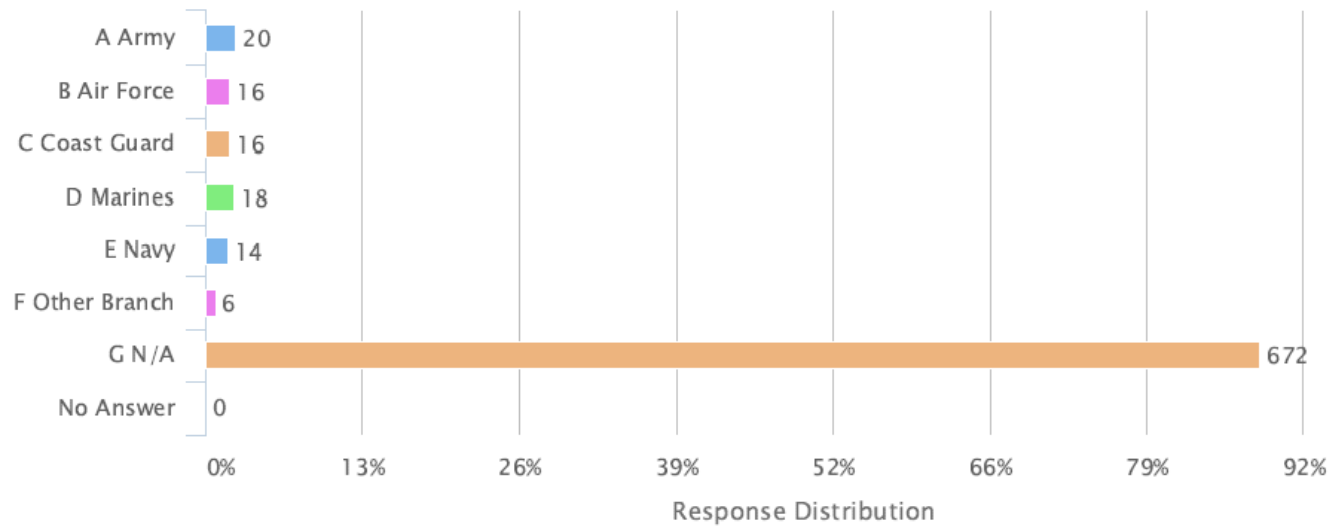

SENIOR SURVEY: 2017-2018

2: If attending college where are you attending

Answer Choices	Responses
A. UC	118 (15.49%)
B. Cal State	162 (21.26%)
C. Private	86 (11.29%)
D. Out of State	90 (11.81%)
E. Community College	240 (31.5%)
F. N/A	66 (8.66%)
No Answer.	0 (0%)
Total	762

SENIOR SURVEY: 2017-2018

3: If joining the military which branch will you be joining?

Answer Choices	Responses
A. Army	20 (2.62%)
B. Air Force	16 (2.1%)
C. Coast Guard	16 (2.1%)
D. Marines	18 (2.36%)
E. Navy	14 (1.84%)
F. Other Branch	6 (0.79%)
G. N/A	672 (88.19%)
No Answer.	0 (0%)
Total	762