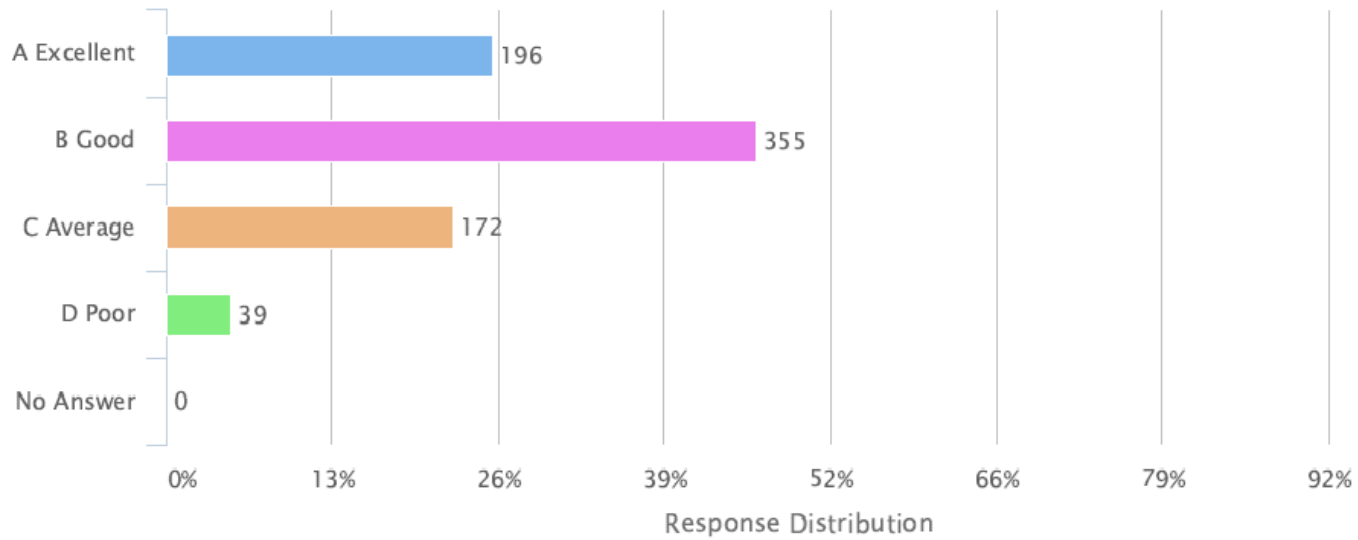

SENIOR SURVEY: 2017-2018

4: Did you apply to FAFSA

Answer Choices	Responses
A. Yes	621 (81.5%)
B. No	141 (18.5%)
No Answer.	0 (0%)
Total	762

SENIOR SURVEY: 2017-2018

5: Rate your overall experience at Santiago High School

Answer Choices	Responses
A. Excellent	196 (25.72%)
B. Good	355 (46.59%)
C. Average	172 (22.57%)
D. Poor	39 (5.12%)
No Answer.	0 (0%)
Total	762

SENIOR SURVEY: 2017-2018

6: Did you take an honors course?

Answer Choices	Responses
Y. Yes	538 (70.6%)
N. No	224 (29.4%)
No Answer.	0 (0%)
Total	762