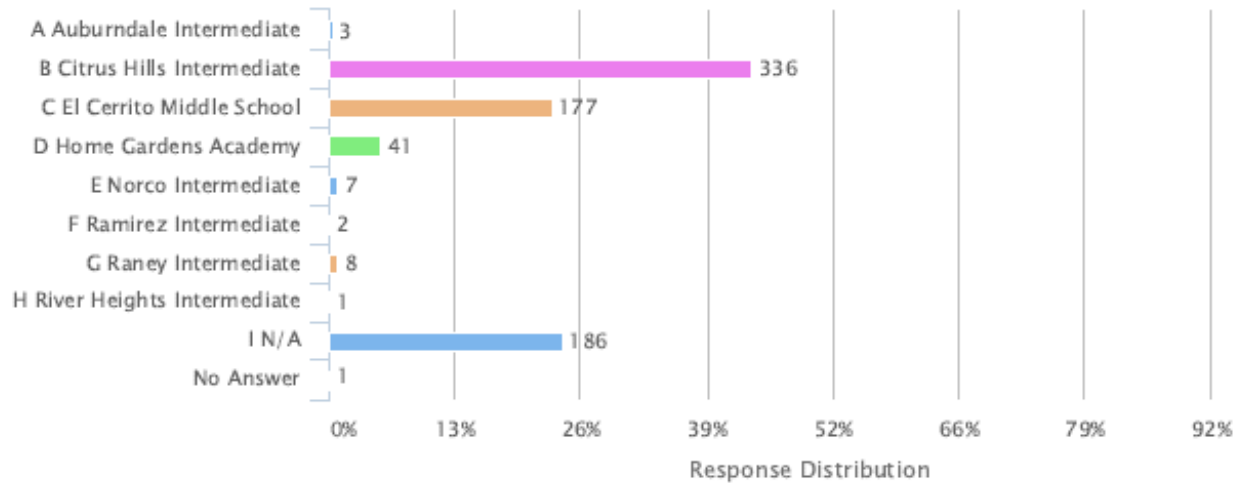

SENIOR SURVEY: 2017-2018

7: Did you take an Advance Placement Class?

Answer Choices	Responses
Y. Yes	573 (75.2%)
N. No	189 (24.8%)
No Answer.	0 (0%)
Total	762

SENIOR SURVEY: 2017-2018

8: What middle school did you attend?

Answer Choices	Responses
A. Auburndale Intermediate	3 (0.39%)
B. Citrus Hills Intermediate	336 (44.09%)
C. El Cerrito Middle School	177 (23.23%)
D. Home Gardens Academy	41 (5.38%)
E. Norco Intermediate	7 (0.92%)
F. Ramirez Intermediate	2 (0.26%)
G. Raney Intermediate	8 (1.05%)
H. River Heights Intermediate	1 (0.13%)
I. N/A	186 (24.41%)
No Answer.	1 (0.13%)
Total	762