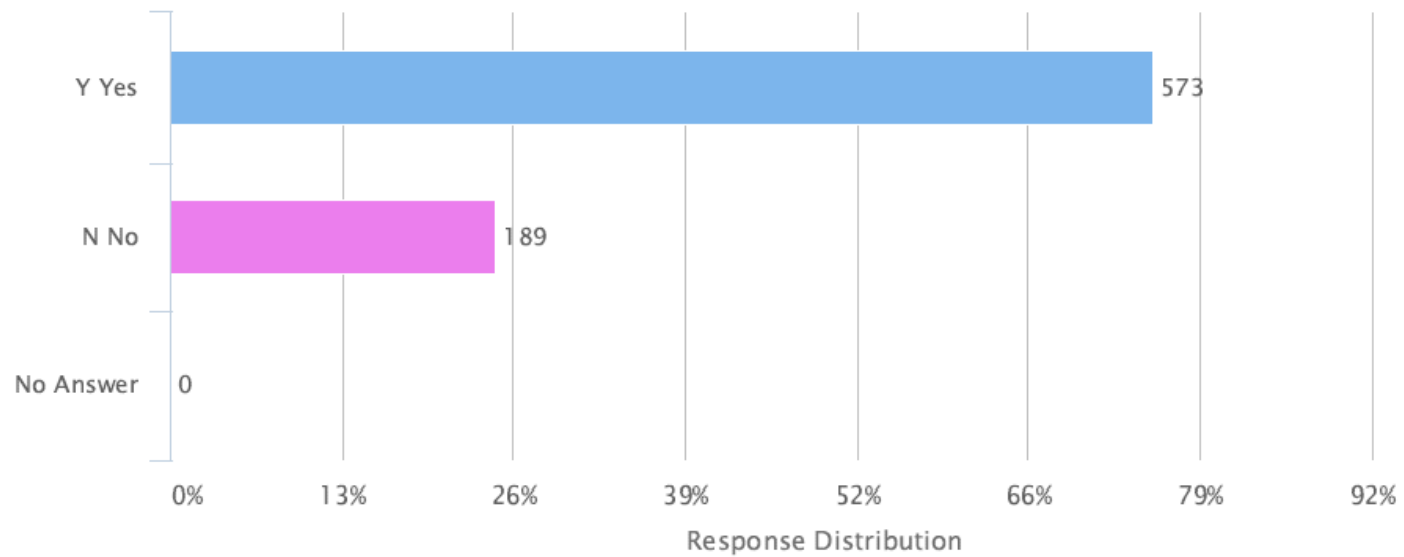

SENIOR SURVEY: 2017-2018

4: Did you apply to FAFSA

Answer Choices	Responses
A. Yes	621 (81.5%)
B. No	141 (18.5%)
No Answer.	0 (0%)
Total	762

SENIOR SURVEY: 2017-2018

5: Rate your overall experience at Santiago High School

Answer Choices	Responses
A. Excellent	196 (25.72%)
B. Good	355 (46.59%)
C. Average	172 (22.57%)
D. Poor	39 (5.12%)
No Answer.	0 (0%)
Total	762

SENIOR SURVEY: 2017-2018

6: Did you take an honors course?

Answer Choices	Responses
Y. Yes	538 (70.6%)
N. No	224 (29.4%)
No Answer.	0 (0%)
Total	762

SENIOR SURVEY: 2017-2018

7: Did you take an Advance Placement Class?

Answer Choices	Responses
Y. Yes	573 (75.2%)
N. No	189 (24.8%)
No Answer.	0 (0%)
Total	762

SENIOR SURVEY: 2017-2018

8: What middle school did you attend?