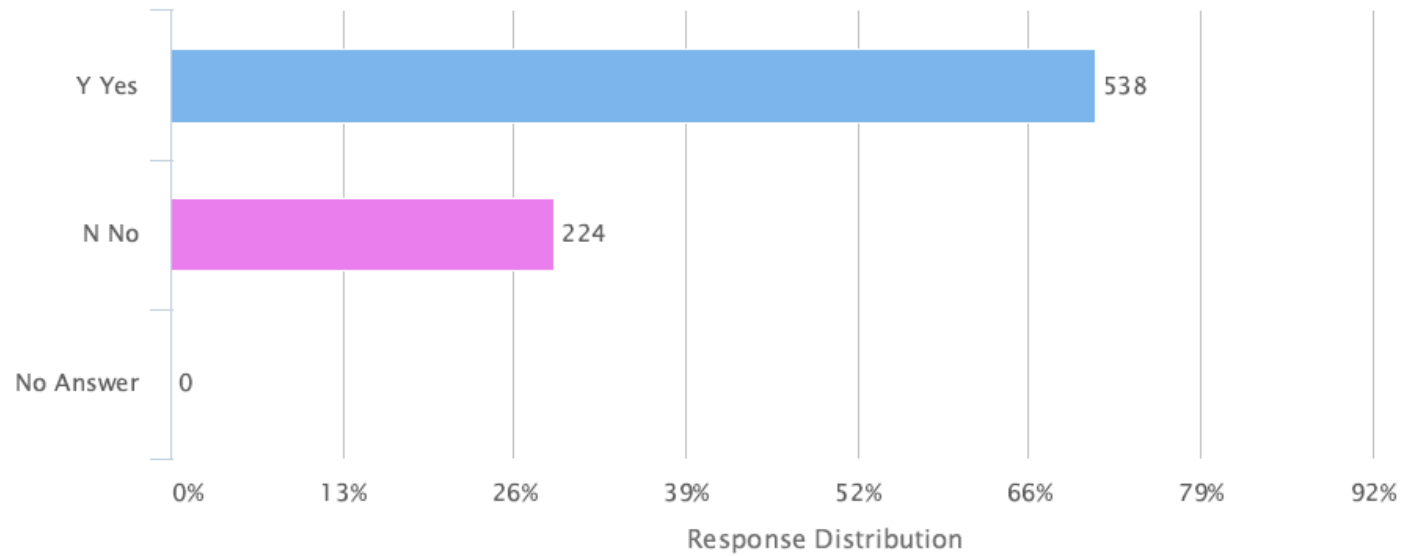

SENIOR SURVEY: 2017-2018

4: Did you apply to FAFSA

Answer Choices	Responses
A. Yes	621 (81.5%)
B. No	141 (18.5%)
No Answer.	0 (0%)
Total	762

SENIOR SURVEY: 2017-2018

5: Rate your overall experience at Santiago High School

Answer Choices	Responses
A. Excellent	196 (25.72%)
B. Good	355 (46.59%)
C. Average	172 (22.57%)
D. Poor	39 (5.12%)
No Answer.	0 (0%)
Total	762

SENIOR SURVEY: 2017-2018

6: Did you take an honors course?

Answer Choices	Responses
Y. Yes	538 (70.6%)
N. No	224 (29.4%)
No Answer.	0 (0%)
Total	762